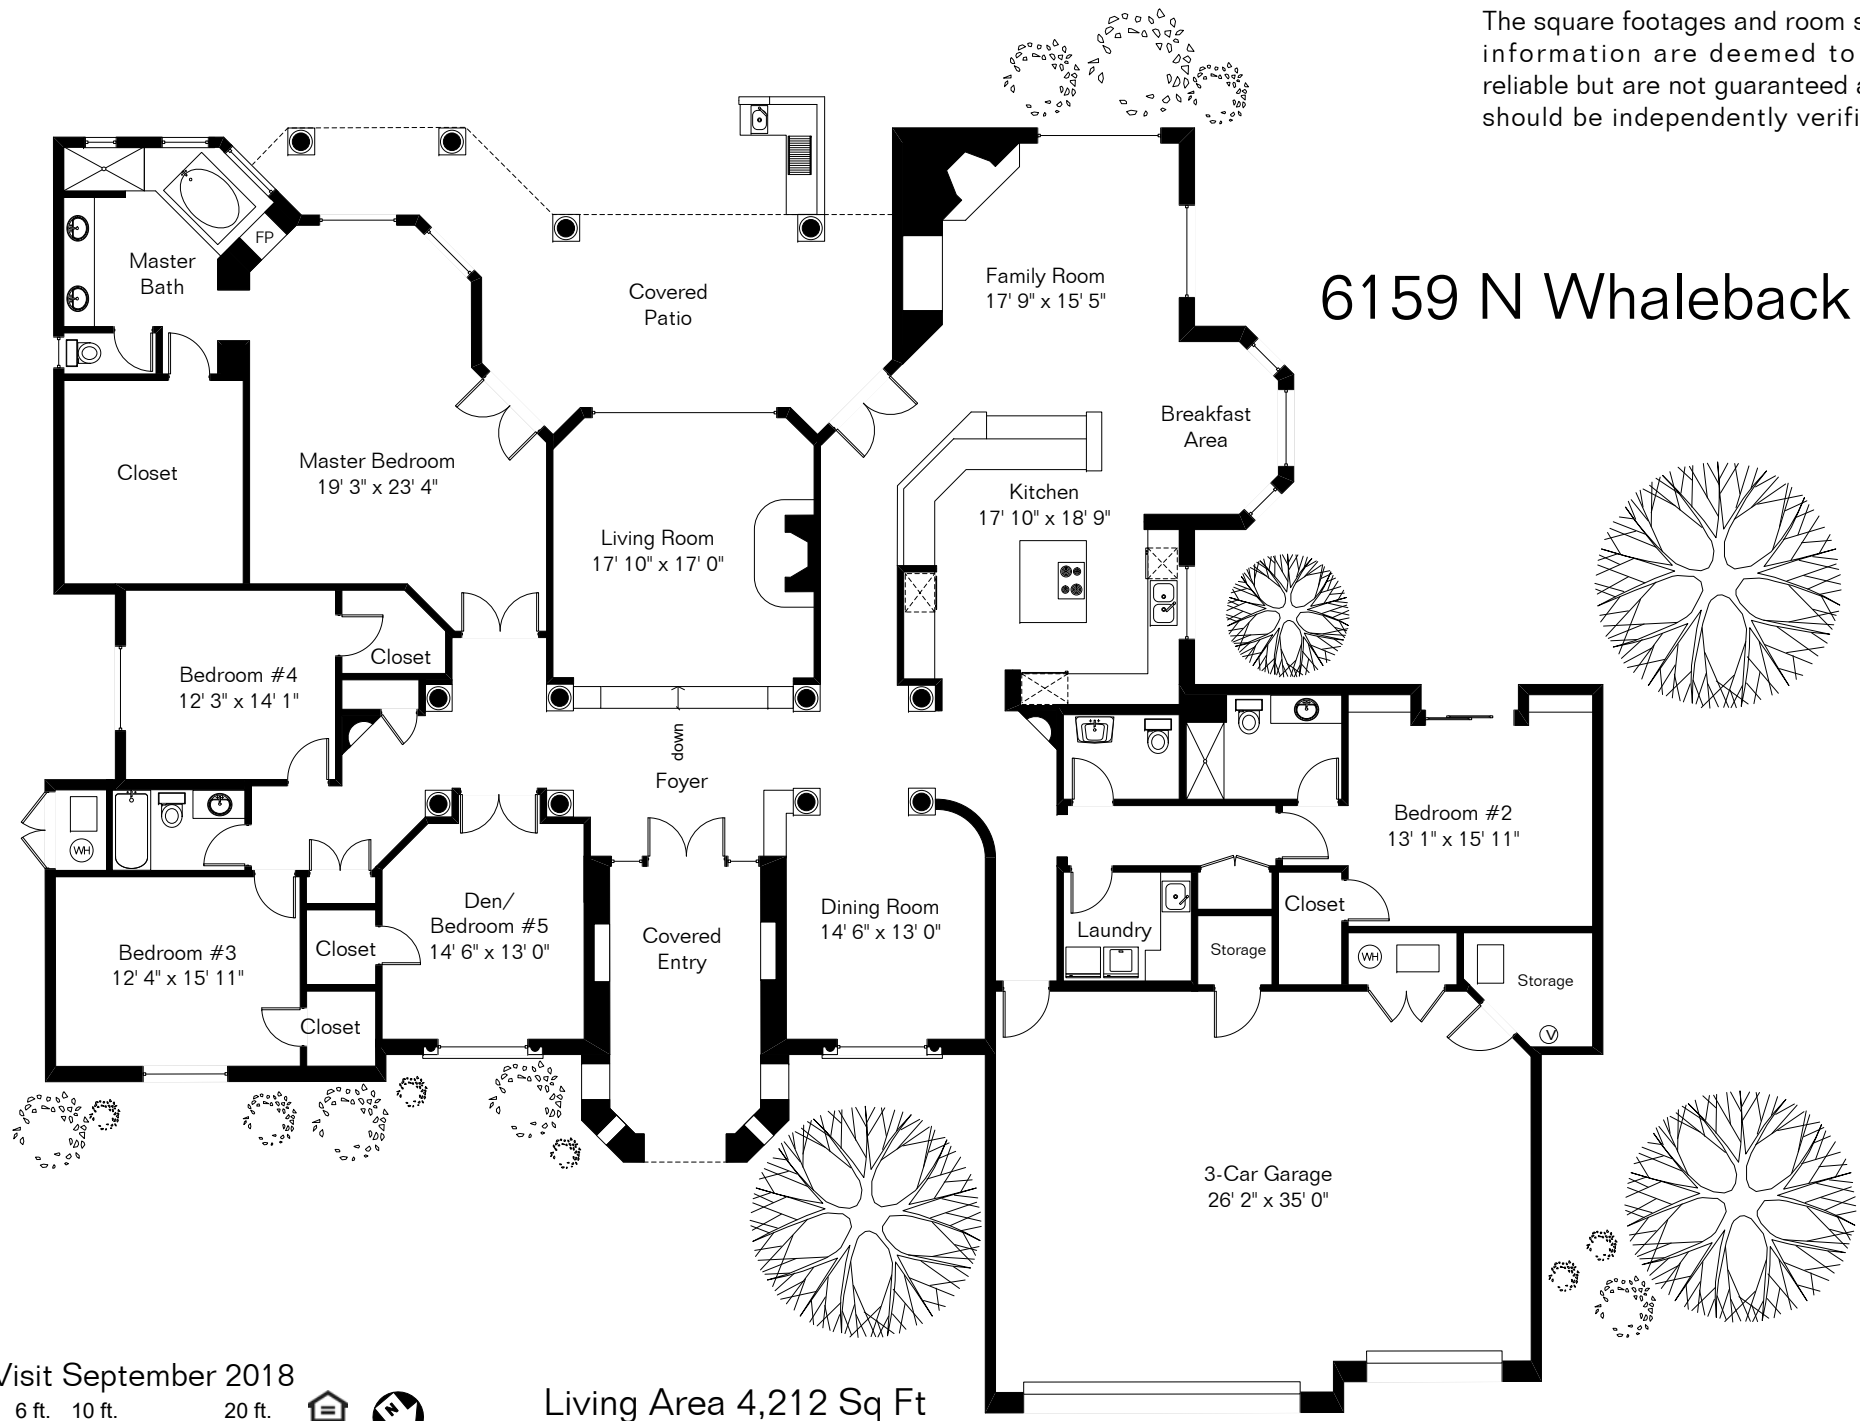

The square footages and room size information are deemed to be reliable but are not guaranteed and should be independently verified.

6159 N Whaleback Pl

Site Visit September 2018

Living Area 4,212 Sq Ft
Garage 1,067 Sq Ft

Copyright 2018 Floor Plans First! LLC
All Rights Reserved.

www.FloorPlansFirst.com

Toll Free (877) 007-1500
Voice (520) 881-1500